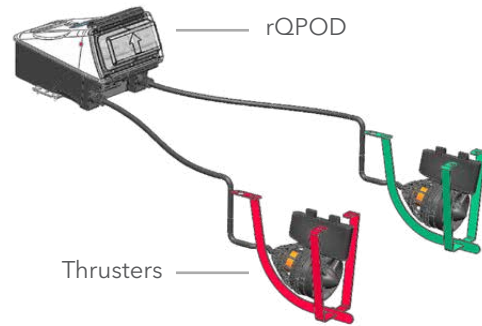

Lightweight design for single-person transport and deployment

Easy on-site setup that's ready to run in 15 minutes or less

Marine-grade components for operation in tough environments

a xylem brand

rQPOD Module	
Top Speed	1.5 m/s (5 ft/s)
Weight	4.54 kg (10 lb)
Battery Duration	4 to 6 hours*
Temperature Range	-10°C to +40°C (14°F to 104°F)
Batteries	2x LiPO
Transmitter	RADIOMASTER TX16S
IP Rating	IP67

*Battery duration based on speed of 0.7 m/s (2.3 ft/s).

The rQPOD module is directly compatible with any of the three boards below. It can also be adapted to SonTek's Hydroboard II, Trimaran, and many other floating platforms utilizing YSI's ModuMount kits that provide universal mounting options.