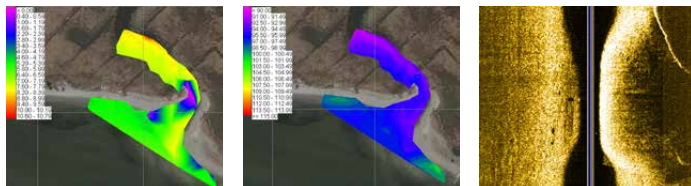

Compatible With

YSI, a Xylem brand
1725 Brannum Lane
Yellow Springs, OH 45387

+1.937.767.7241
info@ysi.com
YSI.com

Who's
Minding
the Planet?®

YSI.com/rQPOD